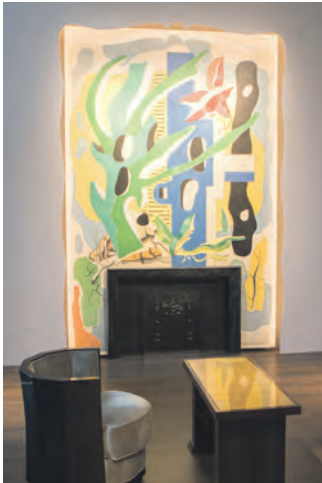

## The story of art at Art Basel

Galerie Gmurzynska presents Léger's  
fireplace mural for Rockefeller

### **FERNAND LÉGER** **Fireplace mural (untitled) for Nelson Rockefeller (1939)**

GALERIE GMURZYNSKA

Unlike the custom fireplace surround that Matisse created for Rockefeller in Paris, Léger executed this piece on location for the young Standard Oil scion's New York apartment.

Combining natural and urban elements, it was recently deaccessioned by the city's Museum of Modern Art. **S.P.H.**